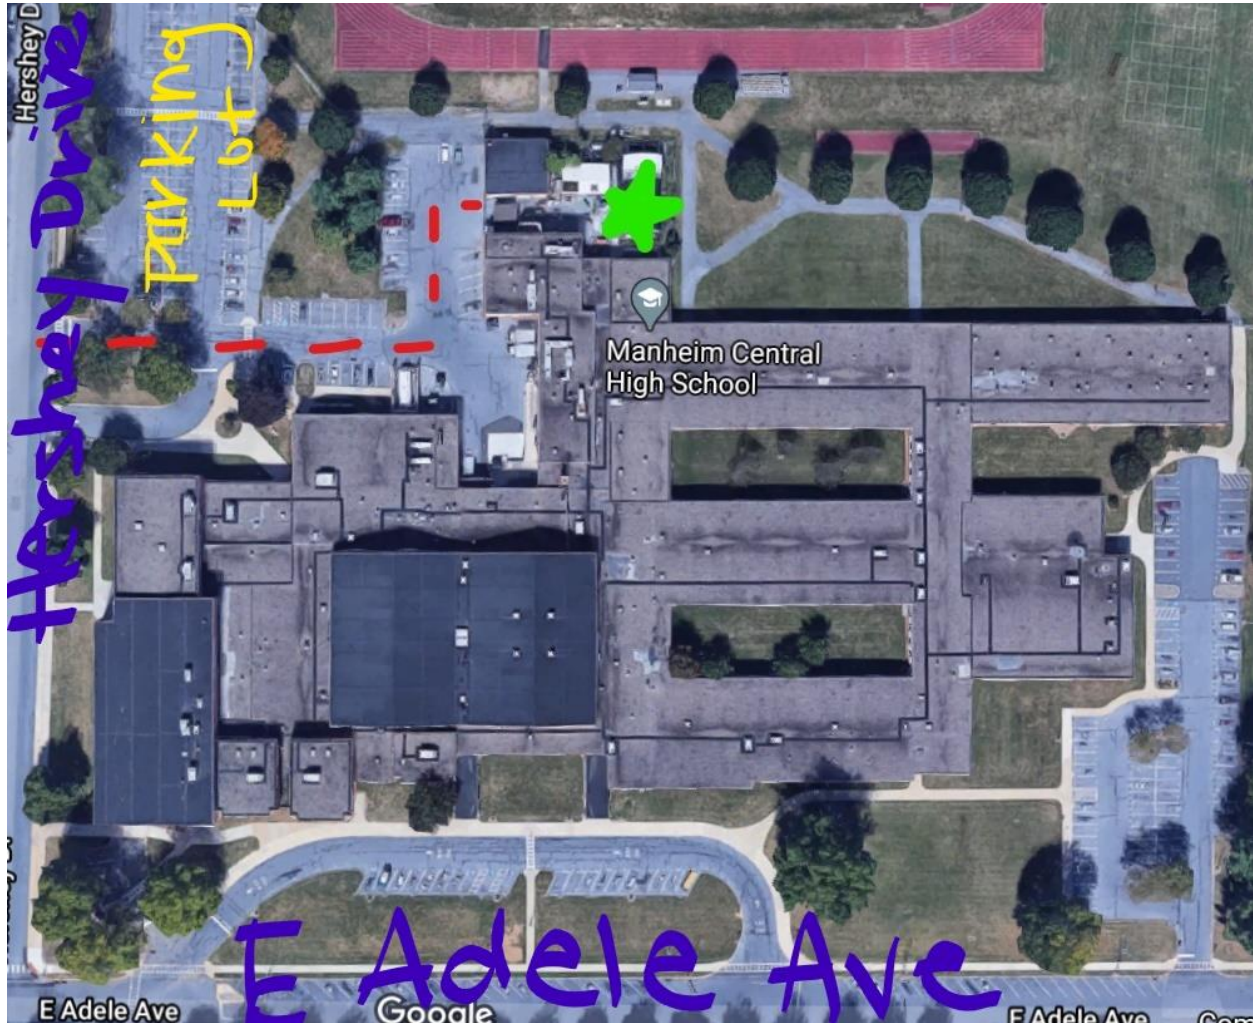

Directions to MCHS AG Dept. 2021 Greenhouse Sale

Manheim Central High School is located at 400 E Adele Avenue, Manheim PA 17545.

The Greenhouse is located through the rear parking lot entrance on Hershey Drive. Please follow the signage back to the greenhouse. There is parking right outside the ag wing's gate and overflow parking in the other lot (see map for location).

Hours of Operation:

Friday, April 30th - 3:30-5pm

Saturday, May 1st - 8-12pm

Friday, May 7th - 3:30-5pm

Saturday, May 8th - 8-12pm